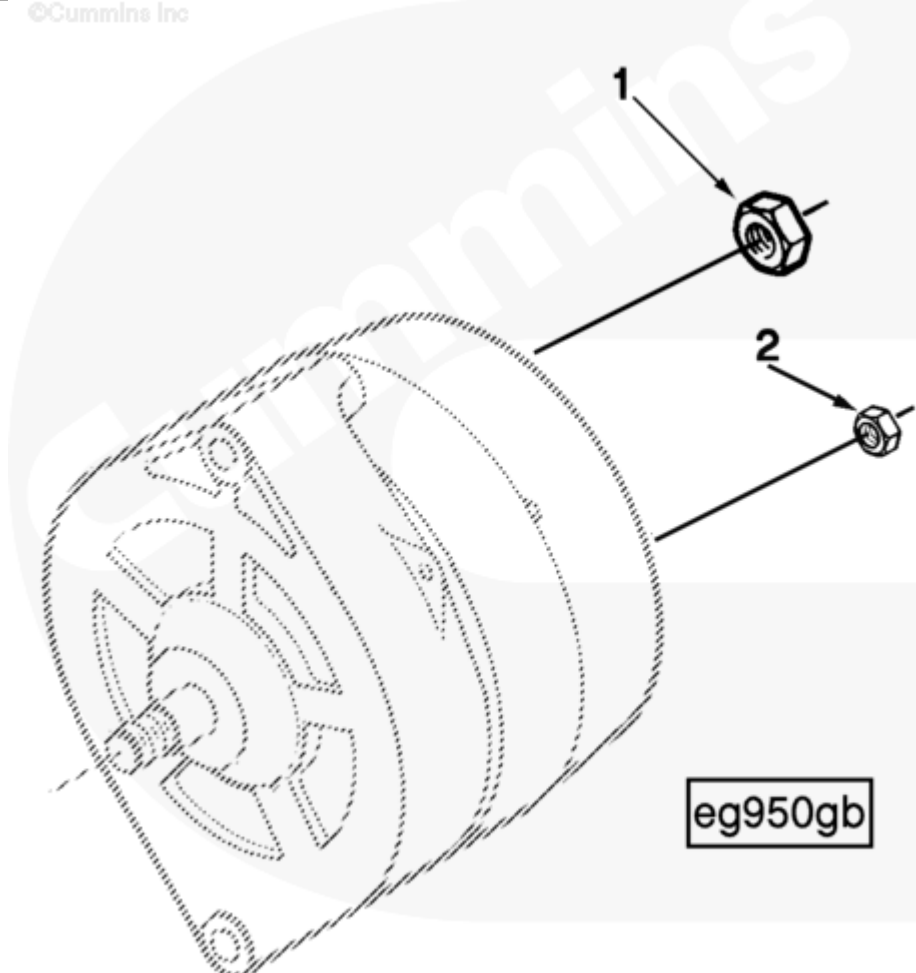

Parts Catalog - Option Detail

Electronic Parts Catalog - Option Detail				
Option	Group	Graphic	Film Card	Date
EG9701	15.08	eg950gb	T	14-JUL-92
Engines	4B3.9, 6A3.4, 6B5.9, B GAS INTERNATIONAL CM556, B4.5, B4.5 CM2350 B129B, B4.5 CM2350 B146C, B4.5 CM2350 B147B, B4.5 RGT, B4.5S, B5.9 G, B5.9 GAS PLUS CM556, B5.9 LPG, B5.9 LPG PLUS CM556, B6.7 CM2350 B121B, B6.7 CM2350 B135B, B6.7 CM2350 B136C, B6.7 CM2350 B148B, B6.7 G CMOH6.0 B125, B6.7N CM2380 B150B, B6.7S, F3.8 CM2350 F120B, F3.8 CM2350 F128C, F3.8 CM2350 F132B, F3.8 F102, G3.9, G5.9, G5.9 CM558, ISB (CHRYSLER), ISB CM2150, ISB CM2150 E, ISB CM550, ISB CM850, ISB/ISD4.5 CM2150 B119, ISB/ISD4.5 CM2150 SN, ISB/ISD6.7 CM2150 B120, ISB/ISD6.7 CM2150 SN, ISB/ISD6.7 CM2880 B126, ISB3.9 CM2220 B107, ISB4.5 CM2150, ISB5.9G CM2180, ISB6.7 2010 DCX PICKUP, ISB6.7 2013 DCX CHASSIS CAB, ISB6.7 CM2150 SQ, ISB6.7 CM2250, ISB6.7 CM2350 B101, ISB6.7 CM2350 B103, ISB6.7 CM2350 B142, ISB6.7 CM2670 B153B, ISB6.7 G CM2180 B118, ISBE CM2150, ISBE CM800, ISBE2/ISBE3 CM850, ISBE4 CM850, ISD4.5 CM2150, ISD6.7 CM2880 D101, ISF2.8 CM2220, ISF2.8 CM2220 AN, ISF2.8 CM2220 EC, ISF2.8 CM2220 ECF2, ISF2.8 CM2220 F101, ISF2.8 CM2220 F117, ISF2.8 CM2220 F122, ISF2.8 CM2220 F126, ISF2.8 CM2220 F129, ISF2.8 CM2220 IAN, ISF3.8 CM2220, ISF3.8 CM2220 AN, ISF3.8 CM2220 F103, ISF3.8 CM2220 F110, ISF3.8 CM2220 F116, ISF3.8 CM2220 F134B, ISF3.8 CM2220 IAN, ISF3.8 CM2350 F109, ISF4.5 CM2220 F123, ISG11 CM2880 G106, ISG11 CM2880 G108, ISG12 CM2880 G107, ISG12 CM2880 G109, ISG12 G CMOH6.0 G111, QSB3.9 30 CM550, QSB3.9 CM2880 B138, QSB4.5 30 CM550, QSB4.5 CM2150 B108, QSB4.5 CM2250 B131, QSB4.5 CM2250 EC, QSB4.5 CM2350 B106, QSB4.5 CM2350 B122			

Cart	Ref No	Part Number	Part Description	Required	Remarks
View My Cart					
		EG9701	Engine Wiring		For use with Bosch K.1...(More)
					alternators used on B Marine
					Engines.
<input type="checkbox"/>	1	3900240	Regular Hexagon Nut	1	M8 X 1.25.
<input type="checkbox"/>	2	3911720	Regular Hexagon Nut	1	M5 X 0.80